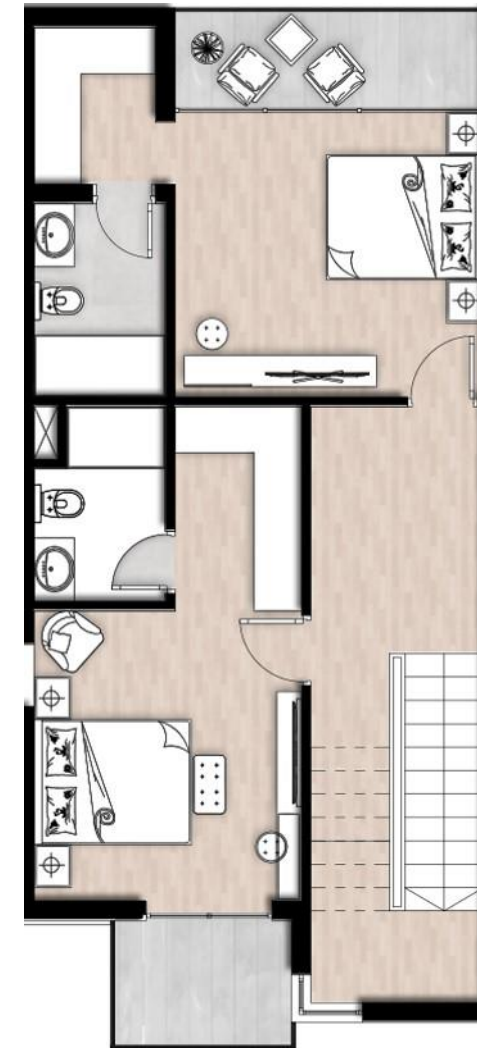

COMPONENTS:

- ✓ Living Room: 1
- ✓ Kitchenette: 1
- ✓ Terrace: 5 + 1 Roof Terrace
- ✓ Bedroom: 3
- ✓ Bathroom: 4
- ✓ Dressing Room: 3

BUA: 288 m²

TERRACES: 96 m²

GARDEN: 150 - 200 m²

ADDITIONAL EXTRAS IMPLEMENTING ON THE REQUEST:

- PRIVATE SWIMMING POOL ON THE GARDEN AREA
- ELEVATOR

FLOOR PLANS

Roof floor

Second floor

First floor

Ground floor

Carpet

Headboard Fabric