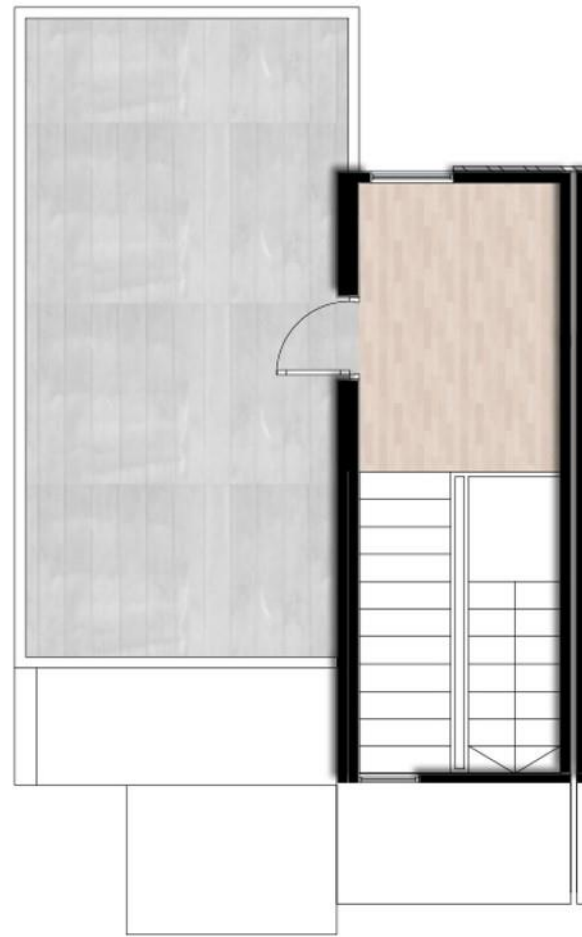

COMPONENTS:

- ✓ Living Room: 1
- ✓ Kitchenette: 1
- ✓ Terrace: 5 + 1 Roof Terrace
- ✓ Bedroom: 3
- ✓ Bathroom: 4
- ✓ Dressing Room: 3

BUA: 288 m²

TERRACES: 96 m²

GARDEN: 150 - 200 m²

ADDITIONAL EXTRAS IMPLEMENTING ON THE REQUEST:

- PRIVATE SWIMMING POOL ON THE GARDEN AREA
- ELEVATOR

FLOOR PLANS

Roof floor

Second floor

First floor

Ground floor

Carpet

Headboard Fabric