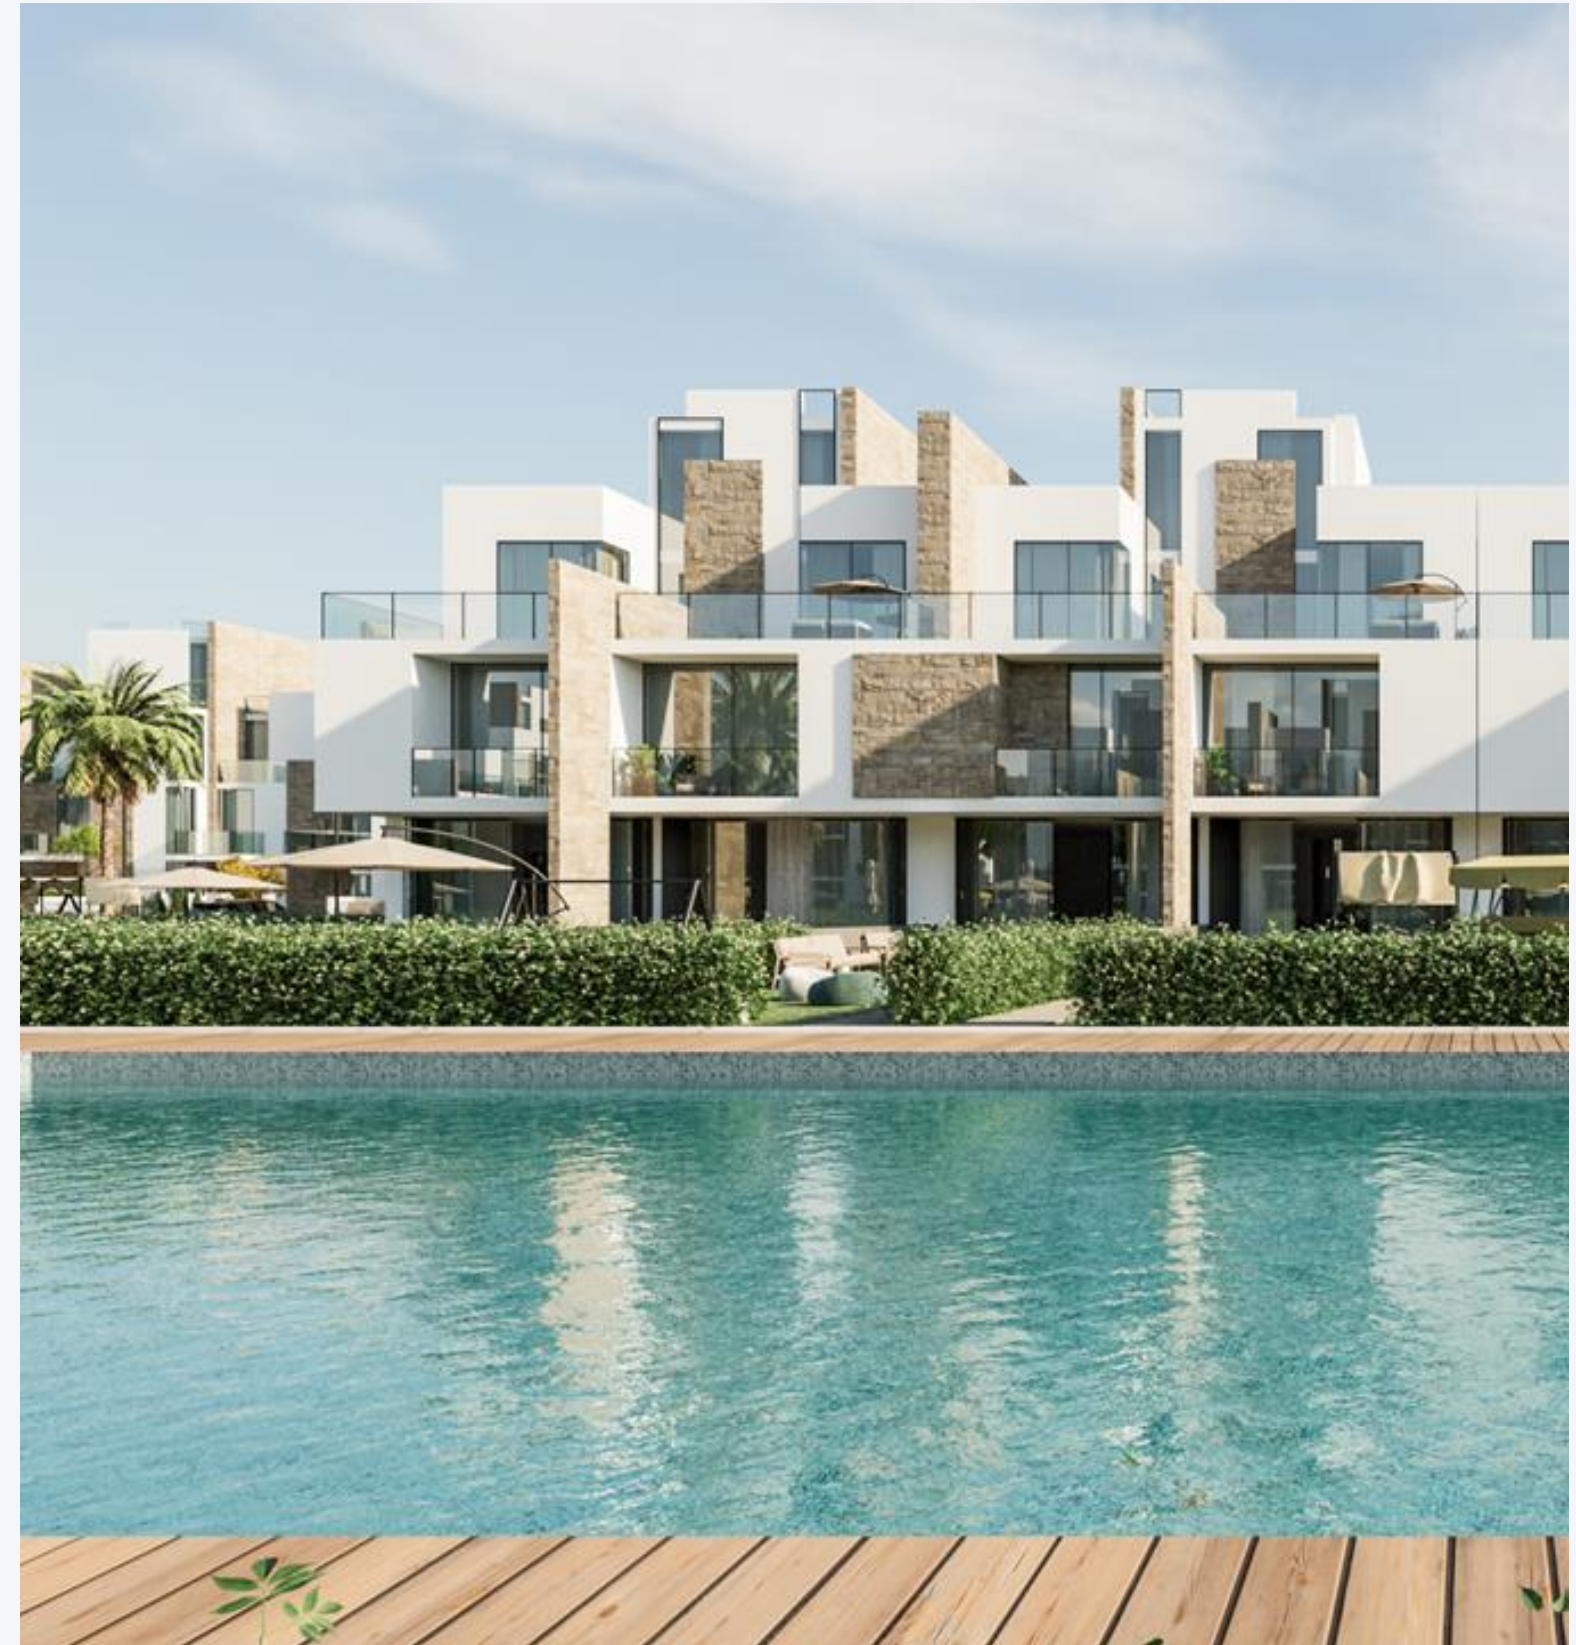

LONG BEACH RESIDENCE

S A H L H A S H E E S H

TOWNHOUSE

Corner villa

overview

REDEFINING LUXURY

At Long Beach in Hurghada, our vision is to create an unparalleled sanctuary where luxury meets tranquility. We aspire to redefine the resort experience by seamlessly blending opulent accommodations, world-class amenities, and impeccable service. Committed to environmental responsibility, we aim to set a new standard for luxury resorts while fostering unforgettable moments and lasting memories in the heart of the Red Sea.

This residence is not just a place to live, but a place to thrive, combining luxury, comfort, and unbeatable accessibility. Stay tuned for more updates on this exciting development

Townhouse (Corner Villa) - ARCHITECTURE PLAN

R

TOWNHOUSE
(Corner Villa)

G A L L E R Y

L FACILITIES

6 SWIMMING POOLS AVAILABLE

FREE BEACH ACCESS FROM THE LONG BEACH RESORT FOR THE OWNERS OF THE UNITS IN LONG BEACH RESIDENCE

HIGHLY QUALIFIED, INNOVATIVE HOSPITAL FOR OWNERS OF THE RESIDENCE AND GUESTS OF THE RESORT